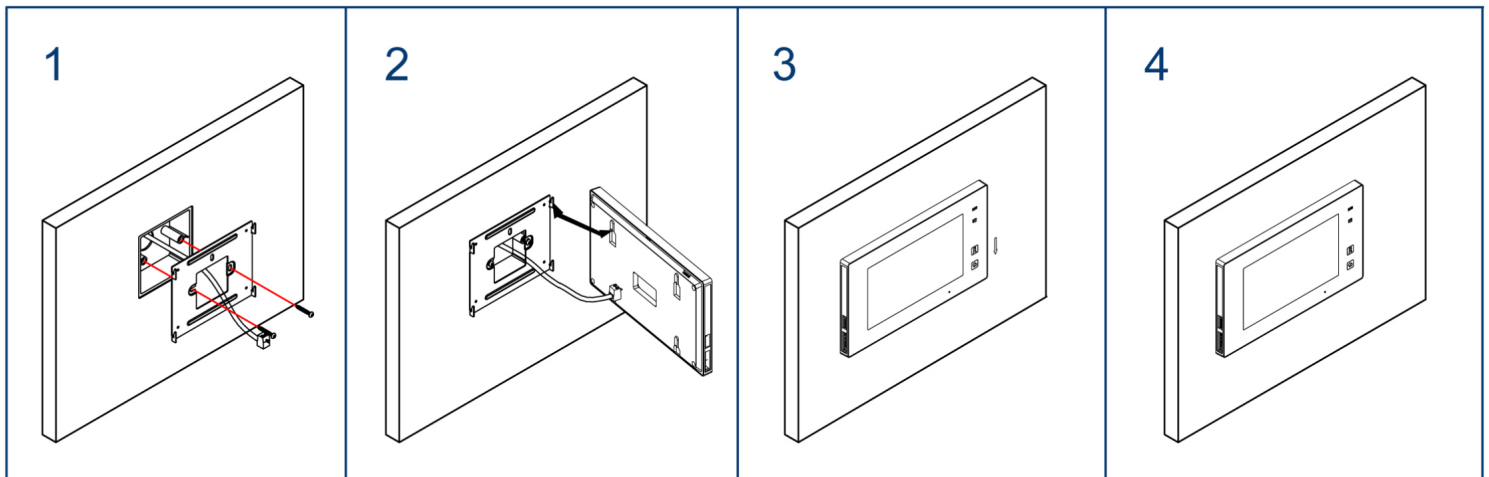

Black

Indoor Monitor

User-friendly Operation

- Color icon interface
- Sensitive touch operation
- Max.16 languages could be supported

High Resolution Display

- 800*480 pixels digital TFT screen
- Capacitive touch screen

Super Thin Design

- 18mm thickness only
- Fantastic full white & black housing
- Surface wall mounting

using is optional

Unit Mounting

Unit Dimension

Unit: mm

CE FC RoHS REACH

IWR
A-Pörschach
Tel.: +436503120689