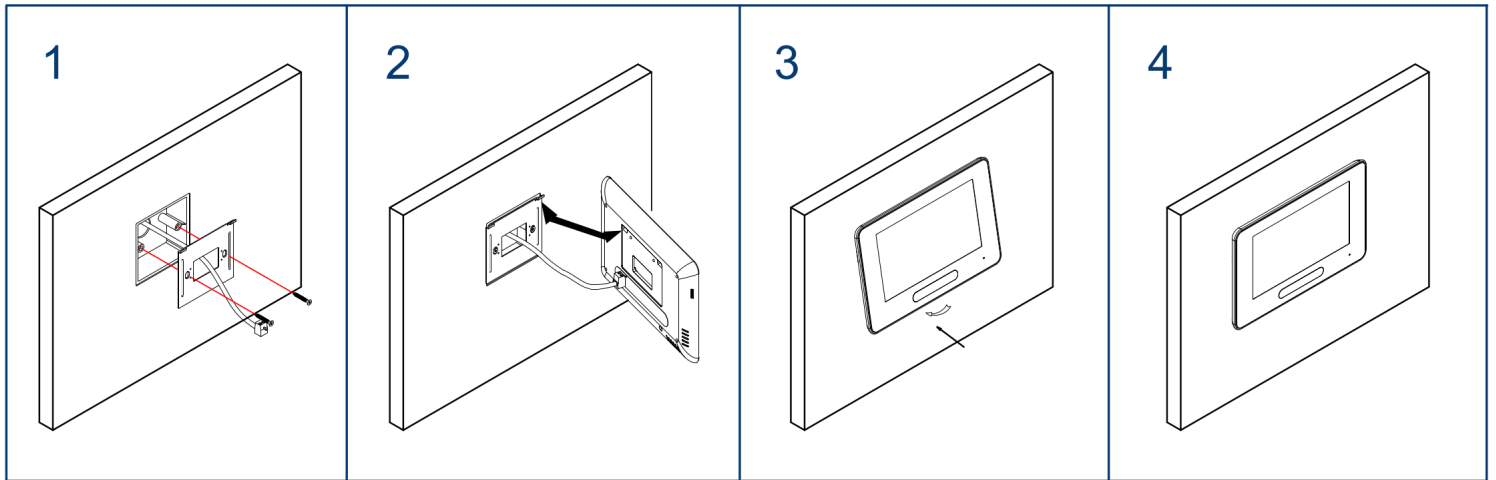

Indoor Monitor

High Resolution Display

- 7 inch digital TFT
- 800x480 pixels
- User-friendly operation

Colorful LED Indicator

- Working status illuminator
- Colorful backlight
- Touch sensor button

Super Thin Pad-design

- 15mm only
- White housing with pad style
- Surface wall mounting

Unit Mounting

Unit Dimension

Unit: mm

IWR
A-Pörschach
Tel.: +436503120689

CE FC RoHS REACH

The right to interpret and copyright will be preserved (2014.07)