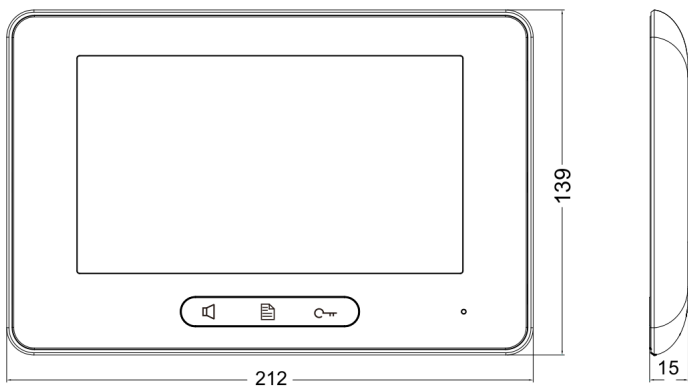

Indoor Monitor

High Resolution Display

- 7 inch digital TFT
- 800x480 pixels
- User-friendly operation

Colorful LED Indicator

- Working status illuminator
- Colorful backlight
- Touch sensor button

Super Thin Pad-design

- 15mm only
- White housing with pad style
- Surface wall mounting

Unit Mounting

Unit Dimension

Unit: mm

IWR
A-Pörschach
Tel.: +436503120689

CE FC RoHS REACH

The right to interpret and copyright will be preserved (2014.07)