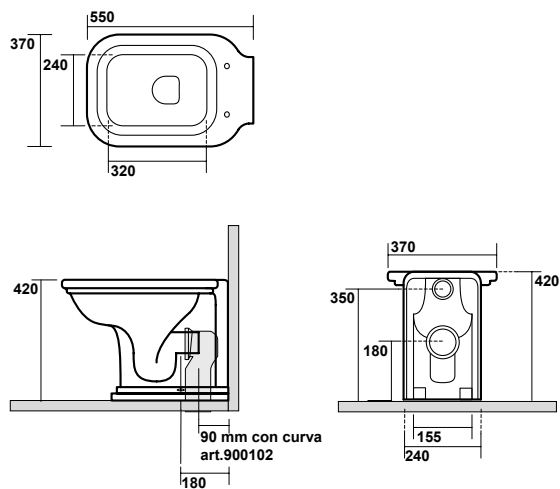

4118 Vaso unico
Btw wc pan