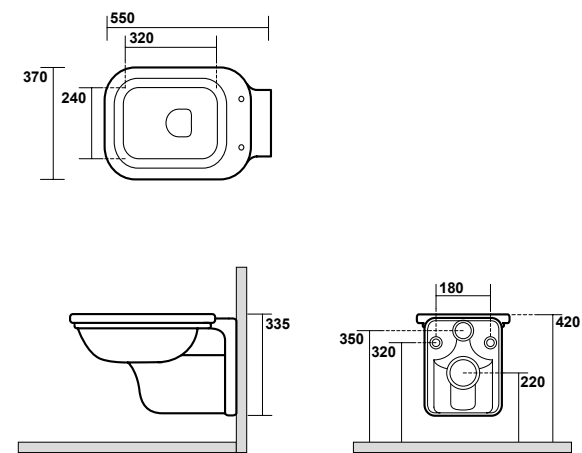

4115 Vaso sospeso completo di protezione
acustica e antiurto
Wall hung wc, sound and shock
proof plate included