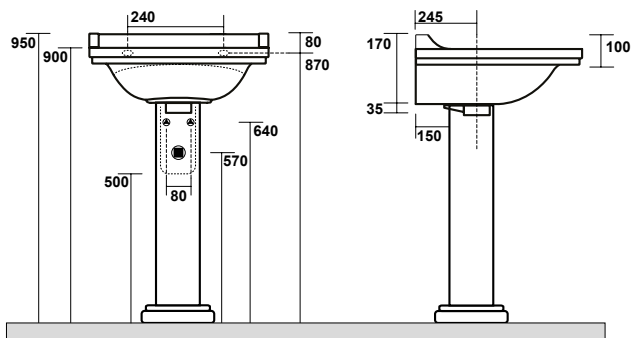

4170 Colonna
Pedestal