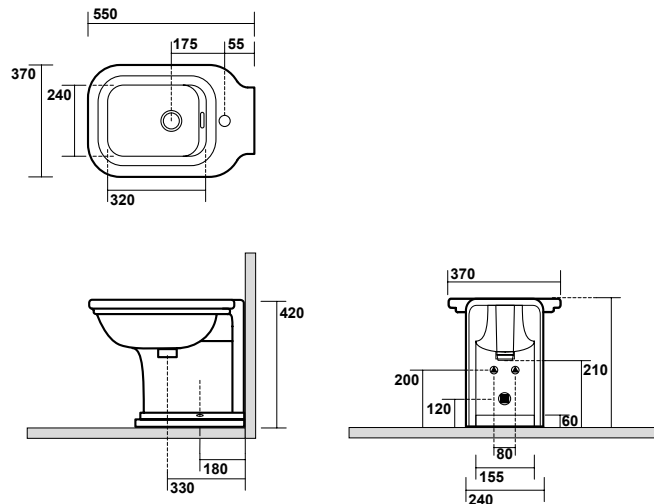

4121 Bidet monoforo
One hole bidet