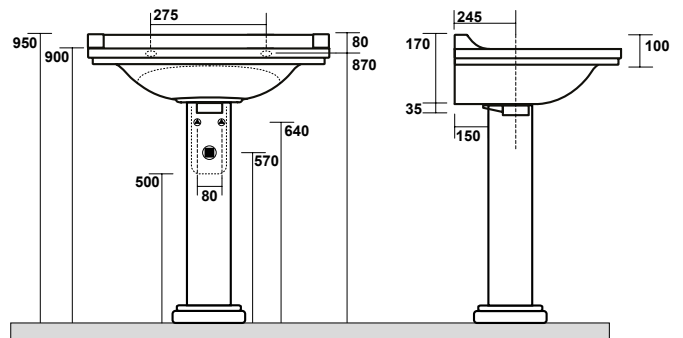

4170 Colonna
Pedestal