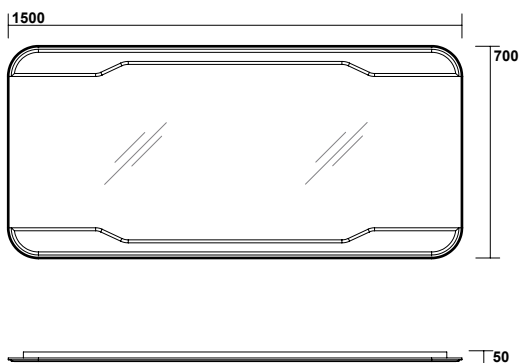

7405 Specchio cm 150x70 filo lucido
con interruttore luce
Mirror cm 150x70 w/out frame w/switch