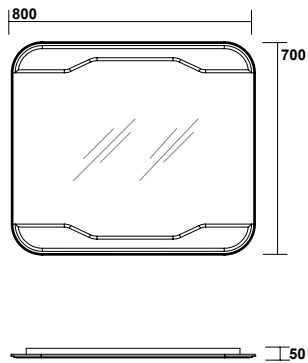

4142 Lavabo 100x55 sospeso monoforo (tre fori a richiesta)
One hole wall hung washbasin 100x55 (three holes on demand)

7407 Specchio cm 80x70 filo lucido
con interruttore luce
Mirror cm 80x70 w/out frame w/switch

7406 Specchio cm 100x70 filo lucido
con interruttore luce
Mirror cm 100x70 w/out frame w/switch

7405 Specchio cm 150x70 filo lucido
con interruttore luce
Mirror cm 150x70 w/out frame w/switch