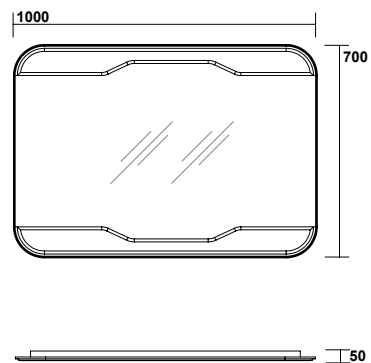

4142 Lavabo 100x55 sospeso monoforo (tre fori a richiesta)
One hole wall hung washbasin 100x55 (three holes on demand)

7407 Specchio cm 80x70 filo lucido
con interruttore luce
Mirror cm 80x70 w/out frame w/switch

7406 Specchio cm 100x70 filo lucido
con interruttore luce
Mirror cm 100x70 w/out frame w/switch

7405 Specchio cm 150x70 filo lucido
con interruttore luce
Mirror cm 150x70 w/out frame w/switch